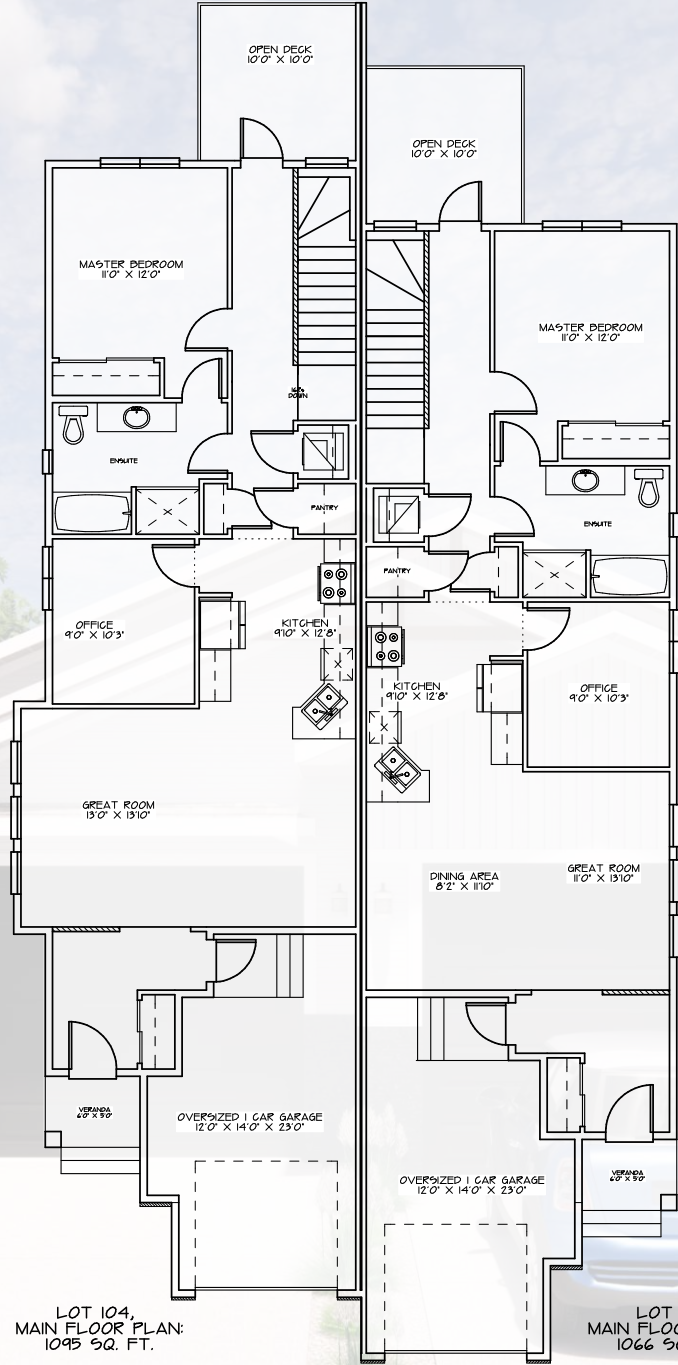

17 and 19 Ellington Cres

LOT 104,
MAIN FLOOR PLAN:
1095 SQ. FT.
\$449,900.00

LOT 103
MAIN FLOOR PLAN:
1066 SQ. FT.
\$439,900.00